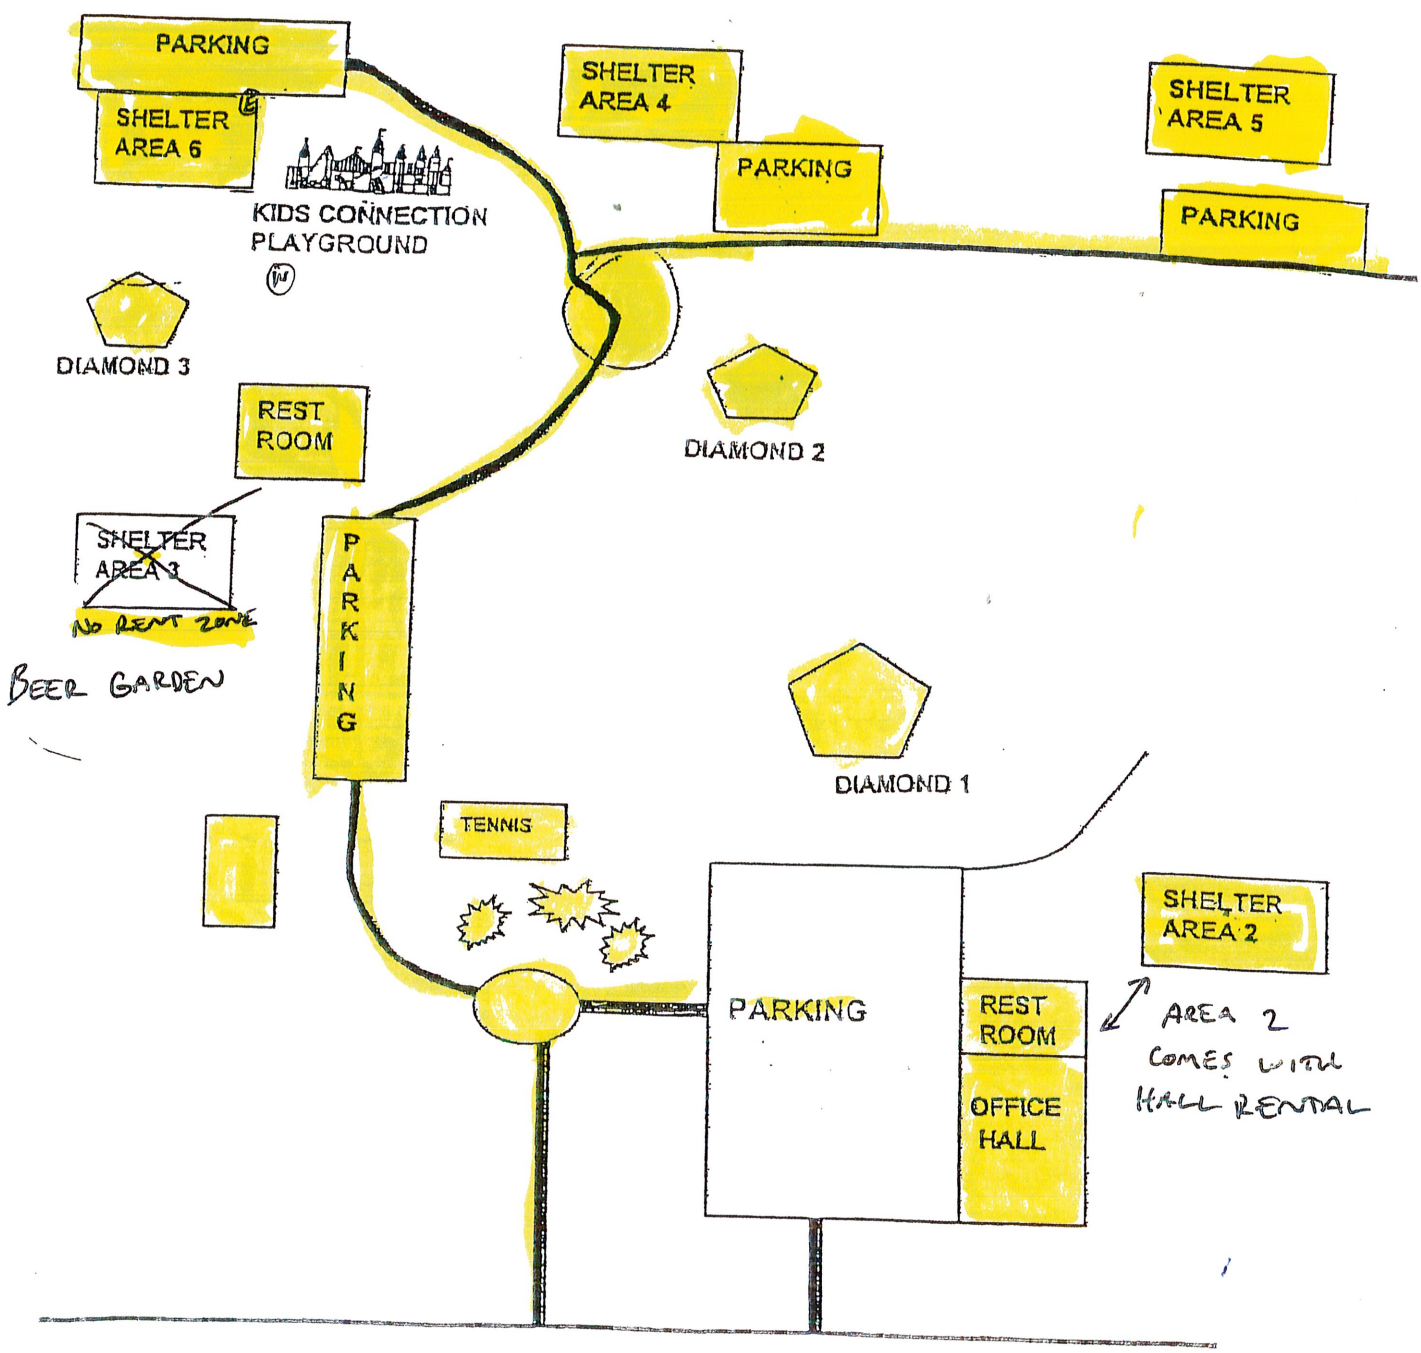

CALEDONIA - MOUNT PLEASANT MEMORIAL PARK DIRECTORY

9416 HIGHWAY K (NORTHWESTERN Avenue)

THE PARK CLOSSES AT SUNSET