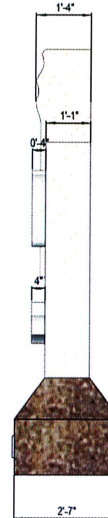

SIDE VIEW - W. ELEV
1/2" = 1'-0" Scale